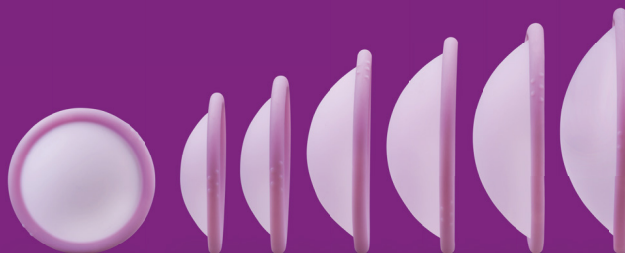

### FPA Condom Demonstrator

Blue, anatomically correct, realistic size. Large base with suction cups to enhance stability.

**DEMO0081001** £12.99

### Sawbones Pelvic Model

Open design allows viewing of internal organs. Specially designed for demonstrating technique with the Ipas MVA equipment.

**DEMO0061001** £309.73

# Singa<sup>®</sup>

Diaphragm

traditional shape  
in 7 different sizes